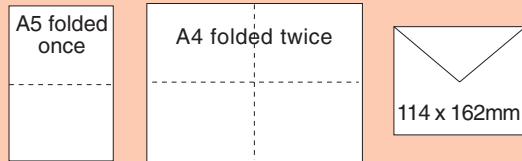

International Paper Sizes

Standard Paper Sizes

Paper 'A' Sizes

A0 - 1189 x 841mm (46 ³ / ₄ " x 33 ¹ / ₈ ")	A4 - 297 x 210mm (11 ³ / ₄ " x 8 ¹ / ₄ ")
A1 - 841 x 594mm (33 ¹ / ₈ " x 23 ³ / ₈ ")	A5 - 210 x 148mm (8 ¹ / ₄ " x 5 ⁷ / ₈ ")
A2 - 594 x 420mm (23 ³ / ₈ " x 16 ¹ / ₂ ")	A6 - 148 x 105mm (5 ⁷ / ₈ " x 4 ¹ / ₈ ")
A3 - 420 x 297mm (16 ¹ / ₂ " x 11 ³ / ₄ ")	A7 - 105 x 74mm (4 ¹ / ₈ " x 2 ⁷ / ₈ ")

To convert inches to millimetres - multiply by 25.4
 To convert millimetres to inches - multiply by 0.0394

Envelopes/Paper Guide

C6

DL

C5

C4

Where Is The Flap?

So the second number of the size is the opening