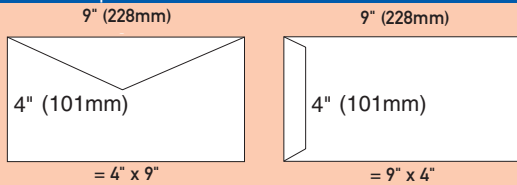

International Paper Sizes

Standard Paper Sizes

Paper 'A' Sizes

A0 - 1189 x 841mm (46 ³ / ₄ " x 33 ¹ / ₈ ")	A4 - 297 x 210mm (11 ³ / ₄ " x 8 ¹ / ₄ ")
A1 - 841 x 594mm (33 ¹ / ₈ " x 23 ³ / ₈ ")	A5 - 210 x 148mm (8 ¹ / ₄ " x 5 ⁷ / ₈ ")
A2 - 594 x 420mm (23 ³ / ₈ " x 16 ¹ / ₂ ")	A6 - 148 x 105mm (5 ⁷ / ₈ " x 4 ¹ / ₈ ")
A3 - 420 x 297mm (16 ¹ / ₂ " x 11 ³ / ₄ ")	A7 - 105 x 74mm (4 ¹ / ₈ " x 2 ⁷ / ₈ ")

To convert inches to millimetres - multiply by 25.4
 To convert millimetres to inches - multiply by 0.0394

Envelopes/Paper Guide

C6

DL

C5

C4

Where Is The Flap?

So the second number of the size is the opening