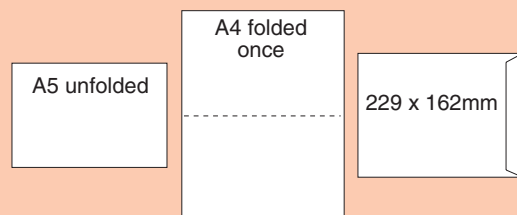

International Paper Sizes

Standard Paper Sizes

Paper 'A' Sizes

A0 - 1189 x 841mm (46 ³ / ₄ " x 33 ¹ / ₈ ")	A4 - 297 x 210mm (11 ³ / ₄ " x 8 ¹ / ₄ ")
A1 - 841 x 594mm (33 ¹ / ₈ " x 23 ³ / ₈ ")	A5 - 210 x 148mm (8 ¹ / ₄ " x 5 ⁷ / ₈ ")
A2 - 594 x 420mm (23 ³ / ₈ " x 16 ¹ / ₂ ")	A6 - 148 x 105mm (5 ⁷ / ₈ " x 4 ¹ / ₈ ")
A3 - 420 x 297mm (16 ¹ / ₂ " x 11 ³ / ₄ ")	A7 - 105 x 74mm (4 ¹ / ₈ " x 2 ⁷ / ₈ ")

To convert inches to millimetres - multiply by 25.4
 To convert millimetres to inches - multiply by 0.0394

Envelopes/Paper Guide

C6

DL

C5

C4

Where Is The Flap?

So the second number of the size is the opening