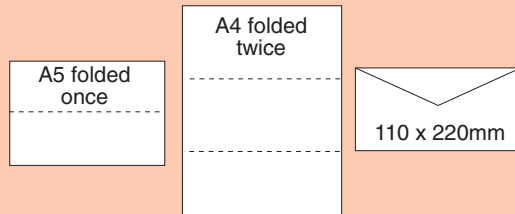

International Paper Sizes

Standard Paper Sizes

Paper 'A' Sizes

A0 - 1189 x 841mm (46 ³ / ₄ " x 33 ¹ / ₈ ")	A4 - 297 x 210mm (11 ³ / ₄ " x 8 ¹ / ₄ ")
A1 - 841 x 594mm (33 ¹ / ₈ " x 23 ³ / ₈ ")	A5 - 210 x 148mm (8 ¹ / ₄ " x 5 ⁷ / ₈ ")
A2 - 594 x 420mm (23 ³ / ₈ " x 16 ¹ / ₂ ")	A6 - 148 x 105mm (5 ⁷ / ₈ " x 4 ¹ / ₈ ")
A3 - 420 x 297mm (16 ¹ / ₂ " x 11 ³ / ₄ ")	A7 - 105 x 74mm (4 ¹ / ₈ " x 2 ⁷ / ₈ ")

To convert inches to millimetres - multiply by 25.4
 To convert millimetres to inches - multiply by 0.0394

Envelopes/Paper Guide

C6

DL

C5

C4

Where Is The Flap?

So the second number of the size is the opening